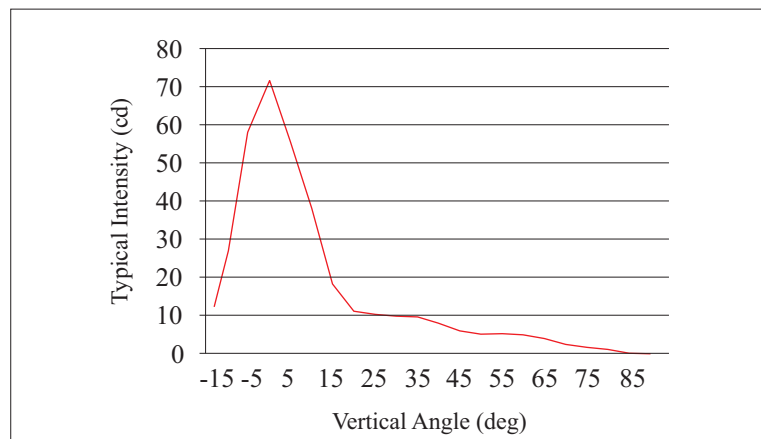

- LEDs in 4 separate groups
- Nominal operating voltage 48 V_{DC}
- Power consumption less than 10 W
- Operating voltage range 36 ... 75 V_{DC}
- Wire 2 core 0.75 mm², length 1 meter

Mechanical Characteristics

MECHANICAL DATA

LIB.1.48

BRACKET

	DIMENSION (mm)				WEIGHT (kg)
	A	B	C	D	
LIB.1.48	130	220	35	-	1.10
BRACKET	150	296	52	25	0.55

PHOTOMETRIC DATA

Order code : **Alpha[®] LIB.1.48**

MUSTIKA ALAM SEJAHTERA Co., Ltd.