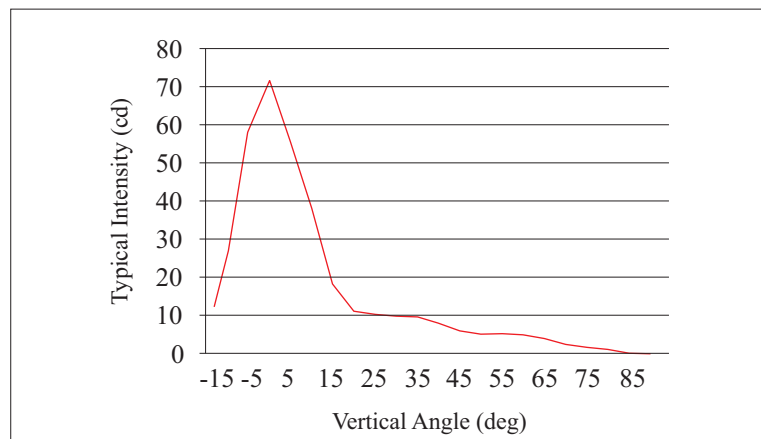

- LEDs in 4 separate groups
- Nominal operating voltage 12 V_{DC}
- Power consumption less than 10 W
- Operating voltage range 9 ... 18 V_{DC}
- Wire 2 core 0.75 mm², length 1 meter

Mechanical Characteristics

MECHANICAL DATA

LIB.1.12

BRACKET

	DIMENSION (mm)				WEIGHT (kg)
	A	B	C	D	
LIB.1.12	130	220	35	-	1.10
BRACKET	150	296	52	25	0.55

PHOTOMETRIC DATA

Order code : **Alpha[®] LIB.1.12**

MUSTIKA ALAM SEJAHTERA Co., Ltd.