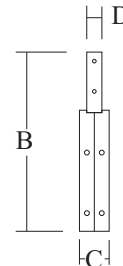

Telephone : +62 24 762 8243
Facsimile : +62 24 762 8293
Email : info@alam.co.id
Website : <http://www.alam.co.id>

Order code : Alpha[®] LIA.1.24

OPERATING VOLTAGE

24 V_{DC}

CAUTION ! LED RADIATION

DO NOT STARE INTO LED BEAM OR VIEW DIRECTLY WITH OPTICAL INSTRUMENTS.

MECHANICAL DATA

LIA.1.24

BRACKET

	DIMENSION (mm)				WEIGHT (kg)
	A	B	C	D	
LIA.1.24	130	220	35	-	1.05
BRACKET	150	296	52	25	0.55

PHOTOMETRIC DATA

Order code : **Alpha[®] LIA.1.24**

MUSTIKA ALAM SEJAHTERA Co., Ltd.