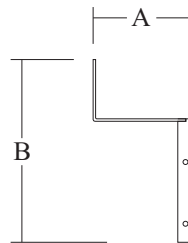

Telephone : +62 24 762 8243
Facsimile : +62 24 762 8293
Email : info@alam.co.id
Website : <http://www.alam.co.id>

Order code : Alpha[®] LIA.1.24

OPERATING VOLTAGE

24 V_{DC}

CAUTION ! LED RADIATION

DO NOT STARE INTO LED BEAM OR VIEW DIRECTLY WITH OPTICAL INSTRUMENTS.

MECHANICAL DATA

LIA.1.24

BRACKET

	DIMENSION (mm)				WEIGHT (kg)
	A	B	C	D	
LIA.1.24	130	220	35	-	1.05
BRACKET	150	296	52	25	0.55

PHOTOMETRIC DATA

Order code : **Alpha[®] LIA.1.24**

MUSTIKA ALAM SEJAHTERA Co., Ltd.