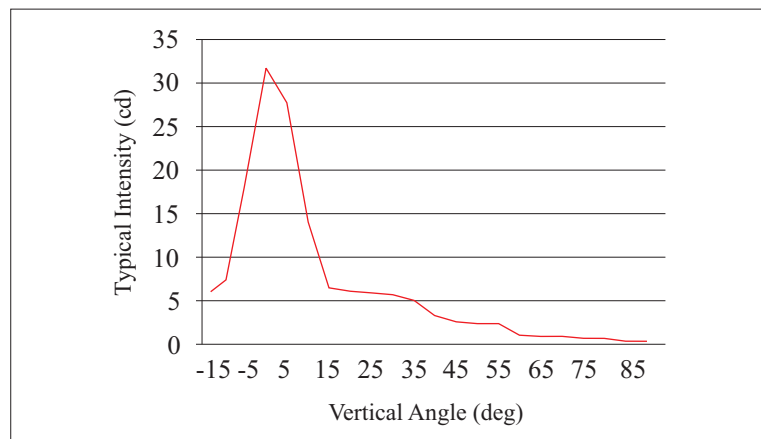

- LEDs in 4 separate groups
- Nominal operating voltage 24 V_{DC}
- Power consumption less than 4 W
- Operating voltage range 18 ... 36 V_{DC}
- Wire 2 core 0.75 mm², length 1 meter

Mechanical Characteristics

MECHANICAL DATA

LIA.1.24

BRACKET

	DIMENSION (mm)				WEIGHT (kg)
	A	B	C	D	
LIA.1.24	130	220	35	-	1.05
BRACKET	150	296	52	25	0.55

PHOTOMETRIC DATA

Order code : **Alpha[®] LIA.1.24**

MUSTIKA ALAM SEJAHTERA Co., Ltd.